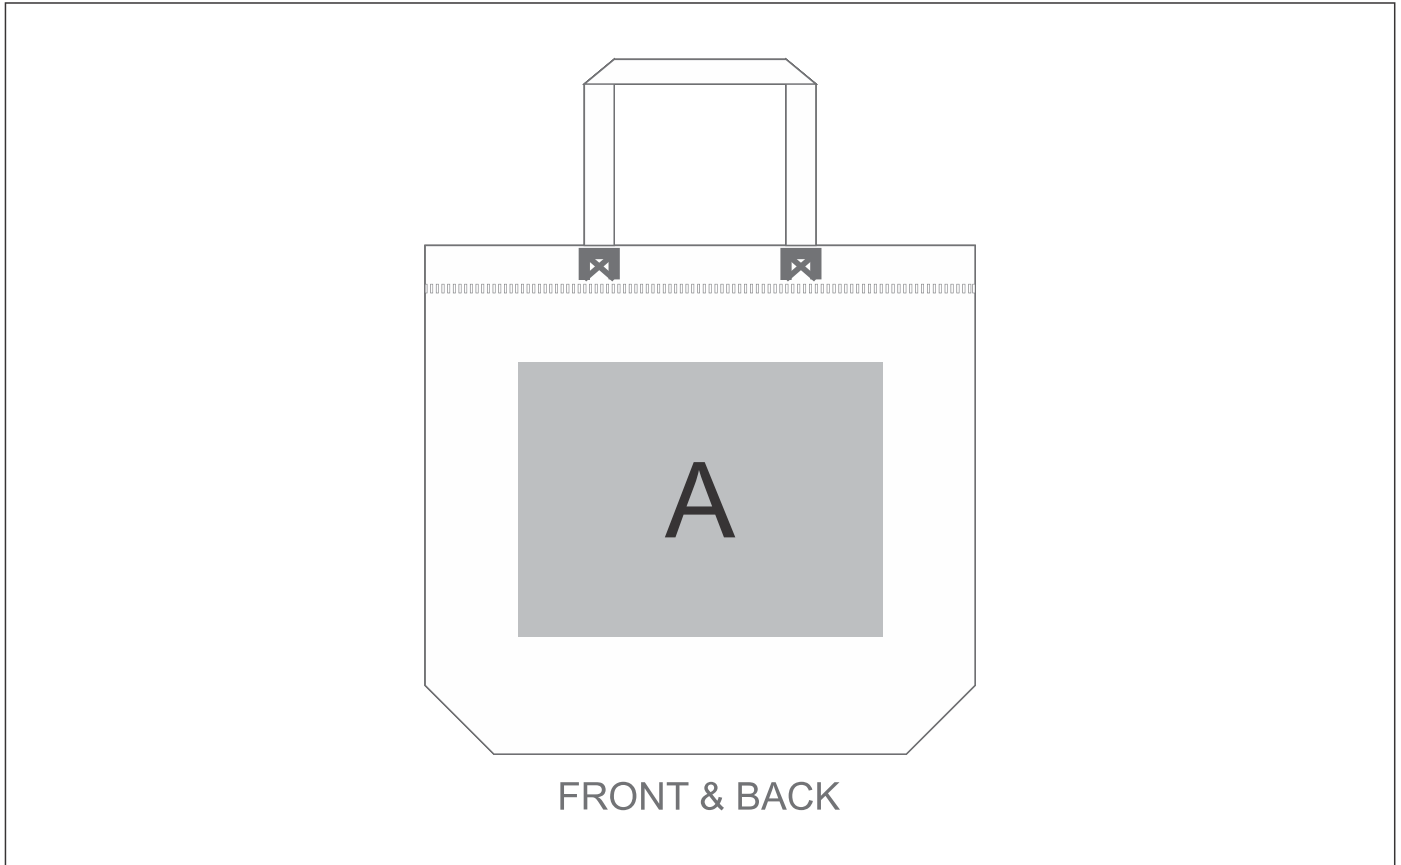

BG-AM-415-B

Back-To-Nature Non Woven Bag

Also available in

Check Logo24
guide and t's & c's

Need to know:

- Includes 1-Colour, 1-Position Screen Print (setup fees apply)

Branding Options:

Position A

1. Screen Print (SA)
2 Colours
Size: 265mm wide x 200mm high
2. Digital Direct Transfer (DDT-A)
Full Colour
Size: 148mm wide x 105mm high
3. Digital Direct Transfer (DDT-B)
Full Colour
Size: 210mm wide x 148mm high
4. Digital Direct Transfer (DDT-C)
Full Colour
Size: 265mm wide x 200mm high